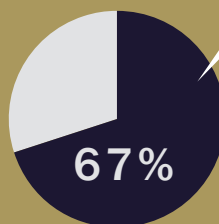

AVERAGE AGE
(FOR-CREDIT DEGREE-SEEKING FALL 2021)

24.5 YEARS OLD

STUDENT HEADCOUNT, 2021-22

FOR-CREDIT **7,653**

NON-CREDIT **2,610**

ADULT EDUCATION **849**

PERCENT OF

1ST

GENERATION
COLLEGE STUDENTS

73%

TRANSFER VS. TECHNICAL ENROLLMENT (FOR-CREDIT, DEGREE-SEEKING FALL 2022)

61%
TRANSFER
PROGRAMS

39%
TECHNICAL
PROGRAMS

CREDIT | NON-CREDIT | ADULT BASIC ED | DUAL ENROLLMENT

TRANSFERS TO UL LAFAYETTE

UNIVERSITIES SLCC STUDENTS ATTEND

- Louisiana State University Alexandria
- Louisiana State University Baton Rouge
- McNeese State University
- Nicholls State University
- Northwestern State University
- Southern University Baton Rouge
- University of Louisiana at Lafayette
- University of Louisiana at Monroe